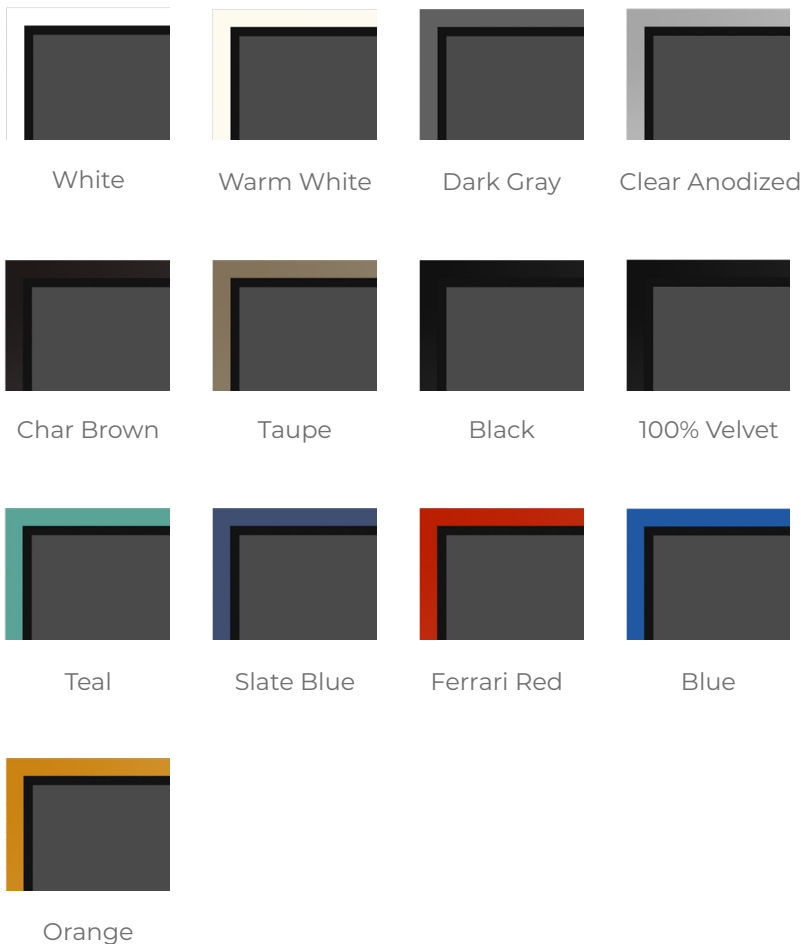

frame

- Small: Aluminum extrusion with .5" (13mm) "Zero Edge" style bezel
- Medium: Aluminum extrusion with 1.5" (38 mm) "Zero Edge" style bezel with .5" (13mm) velvet inlay
- Large: Aluminum extrusion with 2" (51 mm) "Zero Edge" style bezel with .5" (13mm) velvet inlay
- Built in LED channel for optional backlighting

installation | adjustment

- Pre-assembled shipment: Ships fully assembled up to 133" (3378mm)
- Unassembled shipment: Ships unassembled requiring some assembly

colors